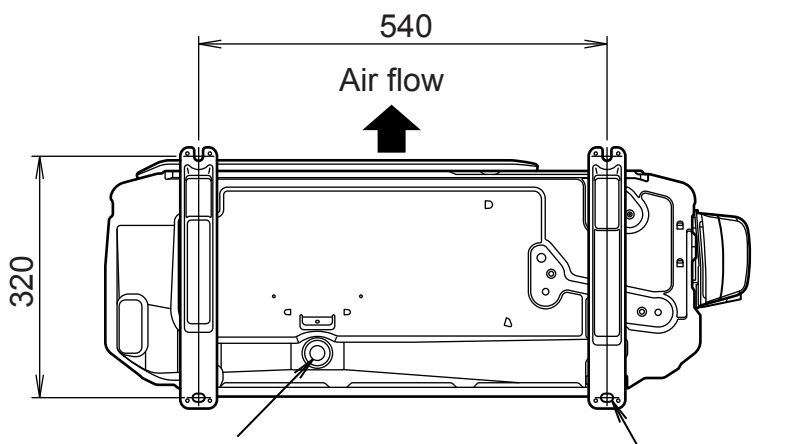

Unit : mm

Top view

Front view

Side view

Drain pipe
mounting place
(ϕ 20)

Bottom view

4- ϕ 10mm hole

OUTDOOR UNIT
AOY_24LA_L

Unit : mm

Top view

Front view

Side view

Drain pipe
mounting place
(ϕ 20)

Bottom view

4- ϕ 10mm hole