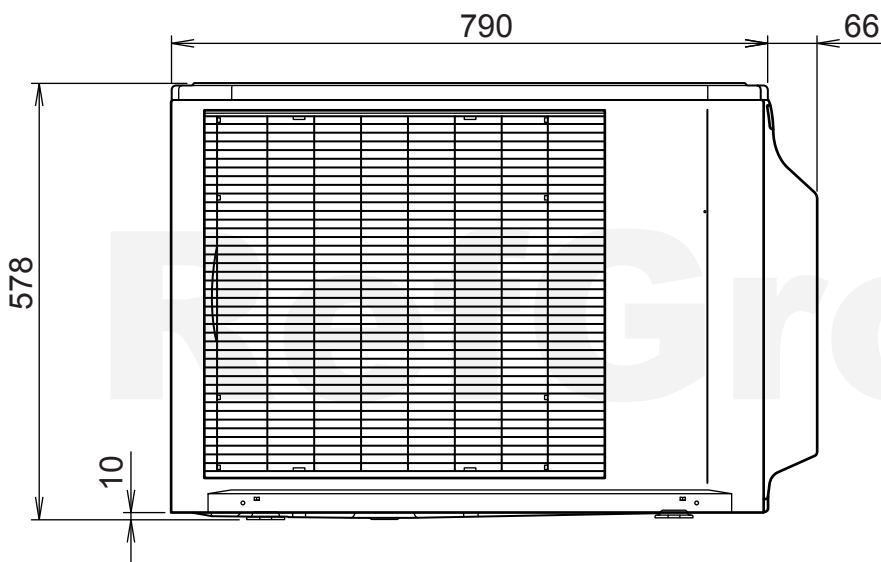

OUTLINE AND DIMENSIONS

Unit : mm

DECORATION PANEL

INDOOR UNIT

OUTDOOR UNIT

AOY_12LA_L

AOY_14LA_L

AOY_18LA_L

Unit : mm

Top view

Front view

Side view

Drain pipe
mounting place
(ϕ 20)

Bottom view

4- ϕ 10mm hole

OUTDOOR UNIT
AOY_24LA_L

Unit : mm

Top view

Front view

Side view

Drain pipe
mounting place
(ϕ 20)

Bottom view

4- ϕ 10mm hole