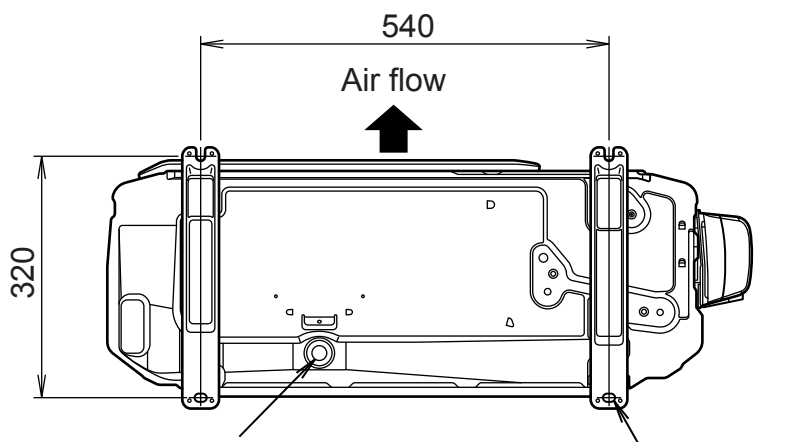

Unit : mm

Top view

Front view

Side view

Drain pipe
mounting place
(ϕ 20)

Bottom view

4- ϕ 10mm hole

OUTDOOR UNIT
AOY_24LA_L

Unit : mm

Top view

Front view

Side view

Drain pipe
mounting place
(ϕ 20)

Bottom view

4- ϕ 10mm hole