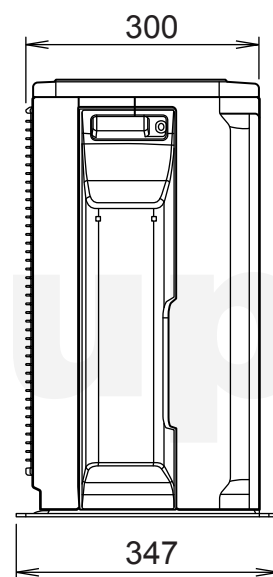

OUTLINE AND DIMENSIONS

Unit : mm

DECORATION PANEL

INDOOR UNIT

OUTDOOR UNIT

AOY_12LA_L

AOY_14LA_L

AOY_18LA_L

Unit : mm

Top view

Front view

Side view

Drain pipe
mounting place
(ϕ 20)

Bottom view

4- ϕ 10mm hole

OUTDOOR UNIT
AOY_24LA_L

Unit : mm

Top view

Front view

Side view

Drain pipe
mounting place
(ϕ 20)

Bottom view

4- ϕ 10mm hole