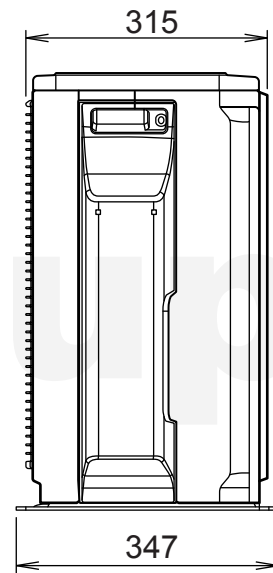

OUTLINE AND DIMENSIONS

Unit : mm

DECORATION PANEL

INDOOR UNIT

OUTDOOR UNIT

AOY_12LA_L

AOY_14LA_L

AOY_18LA_L

Unit : mm

Top view

Front view

Side view

Drain pipe
mounting place
(ϕ 20)

Bottom view

4- ϕ 10mm hole

OUTDOOR UNIT
AOY_24LA_L

Unit : mm

Top view

Front view

Side view

Drain pipe
mounting place
(ϕ 20)

Bottom view

4- ϕ 10mm hole