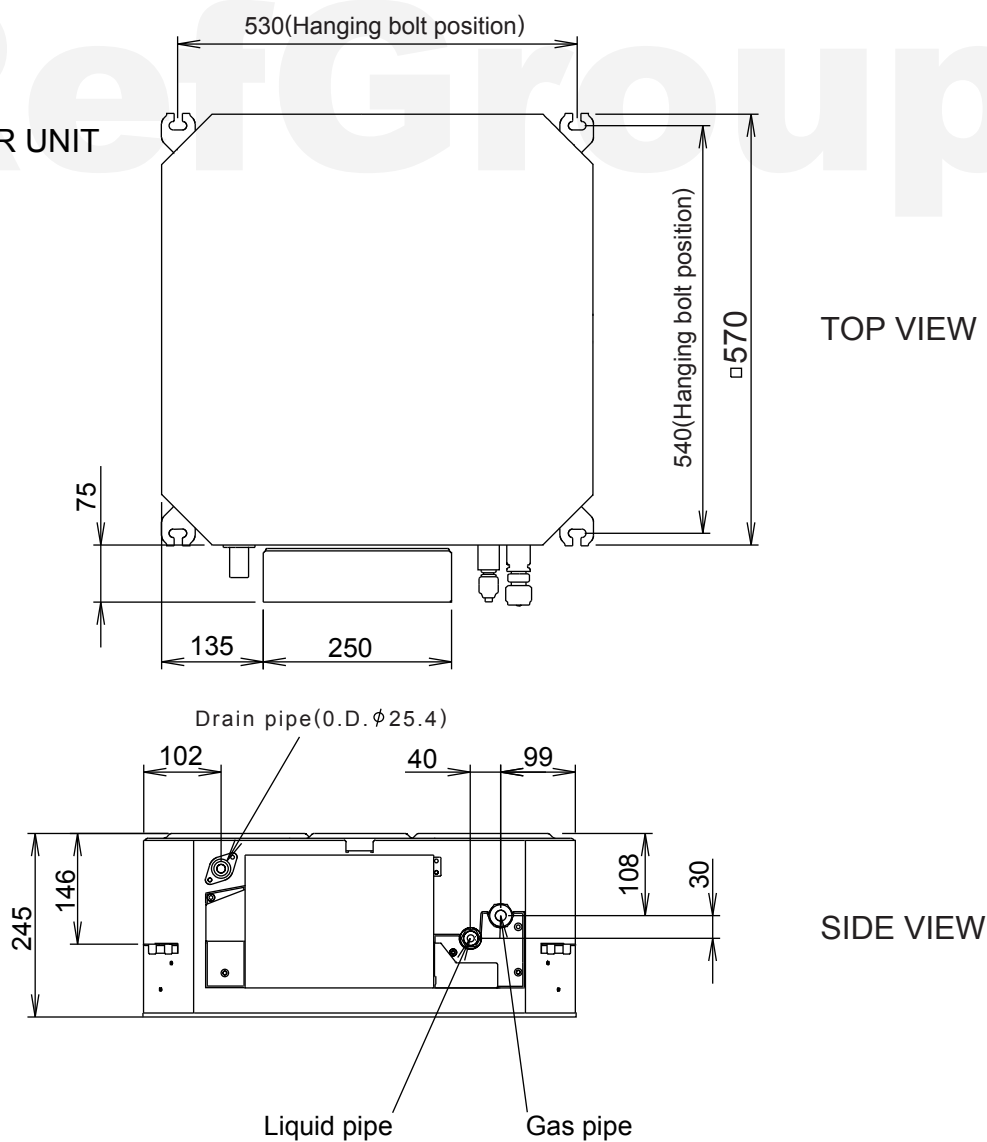

OUTLINE AND DIMENSIONS

Unit : mm

DECORATION PANEL

INDOOR UNIT

OUTDOOR UNIT

AOY_12LA_L

AOY_14LA_L

AOY_18LA_L

Unit : mm

Top view

Front view

Side view

Drain pipe
mounting place
(ϕ 20)

Bottom view

4- ϕ 10mm hole

OUTDOOR UNIT
AOY_24LA_L

Unit : mm

Top view

Front view

Side view

Drain pipe
mounting place
(ϕ 20)

Bottom view

4- ϕ 10mm hole