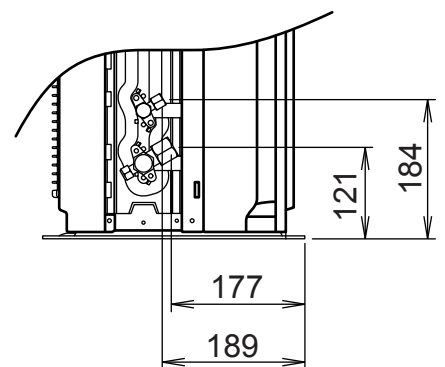

OUTLINE AND DIMENSIONS

Unit : mm

DECORATION PANEL

INDOOR UNIT

OUTDOOR UNIT

AOY_12LA_L

AOY_14LA_L

AOY_18LA_L

Unit : mm

Top view

Front view

Side view

Drain pipe
mounting place
(ϕ 20)

Bottom view

4- ϕ 10mm hole

OUTDOOR UNIT
AOY_24LA_L

Unit : mm

Top view

Front view

Side view

Drain pipe
mounting place
(ϕ 20)

Bottom view

4- ϕ 10mm hole