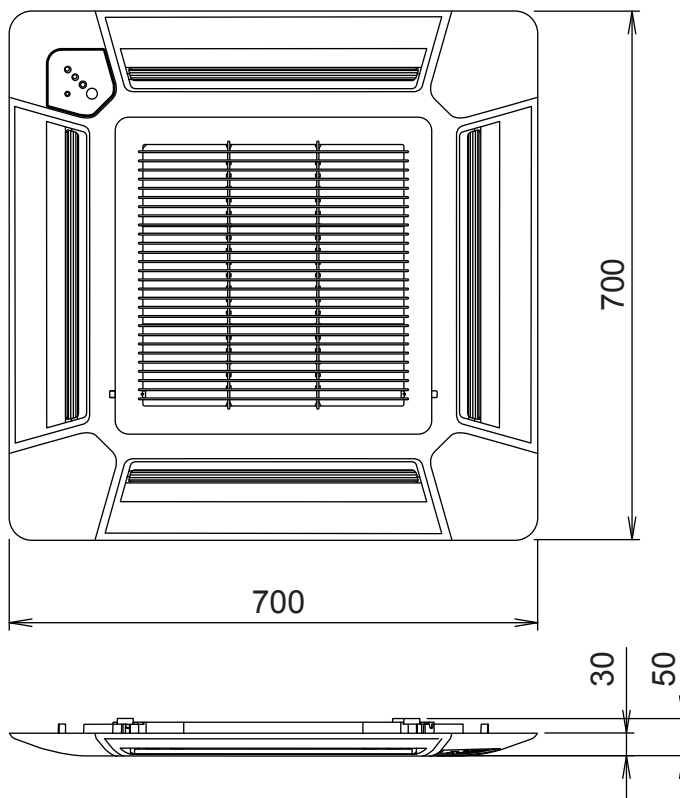

OUTLINE AND DIMENSIONS

Unit : mm

DECORATION PANEL

INDOOR UNIT

OUTDOOR UNIT

AOY_12LA_L

AOY_14LA_L

AOY_18LA_L

Unit : mm

Top view

Front view

Side view

Drain pipe
mounting place
(ϕ 20)

Bottom view

4- ϕ 10mm hole

OUTDOOR UNIT
AOY_24LA_L

Unit : mm

Top view

Front view

Side view

Drain pipe
mounting place
(ϕ 20)

Bottom view

4- ϕ 10mm hole