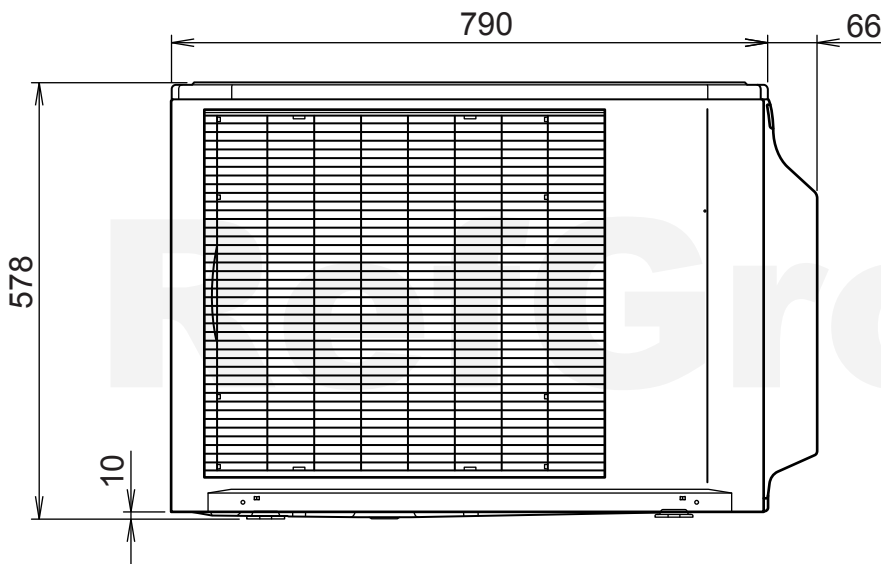

OUTLINE AND DIMENSIONS

Unit : mm

DECORATION PANEL

INDOOR UNIT

OUTDOOR UNIT

AOY_12LA_L

AOY_14LA_L

AOY_18LA_L

Unit : mm

Top view

Front view

Side view

Drain pipe
mounting place
(ϕ 20)

Bottom view

4- ϕ 10mm hole

OUTDOOR UNIT
AOY_24LA_L

Unit : mm

Top view

Front view

Side view

Drain pipe
mounting place
(ϕ 20)

Bottom view

4- ϕ 10mm hole