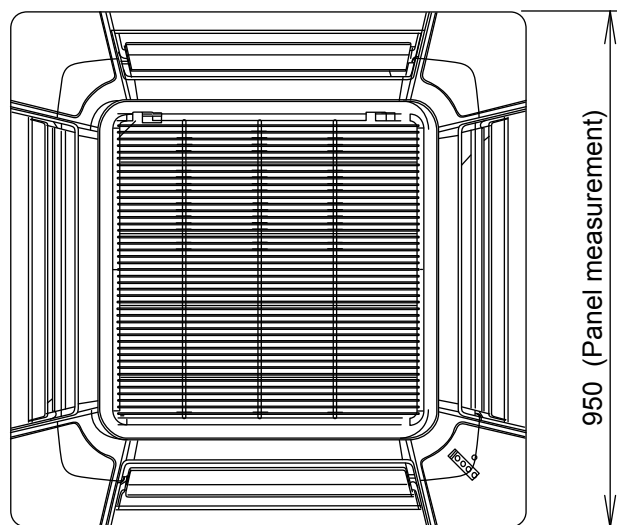

## DIMENSIONS

INDOOR UNIT  
 DECORATION PANEL

(Unit : mm)

Drain pipe diameter  
 Inside : 20 mm  
 Outside : 26 mm

Bottom view

Bottom view

Top view

## OUTDOOR UNIT

(Unit : mm)