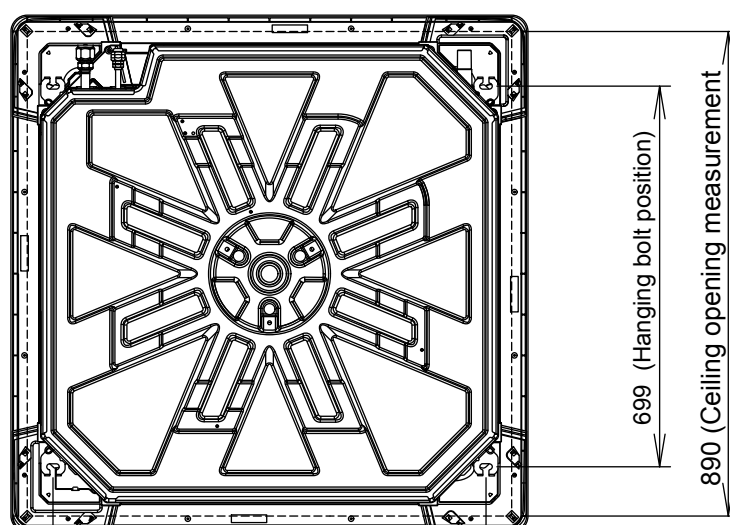

Side view

## DIMENSIONS

INDOOR UNIT  
 DECORATION PANEL

(Unit : mm)

Drain pipe diameter  
 Inside : 20 mm  
 Outside : 26 mm

Bottom view

Bottom view

Top view

## OUTDOOR UNIT

(Unit : mm)