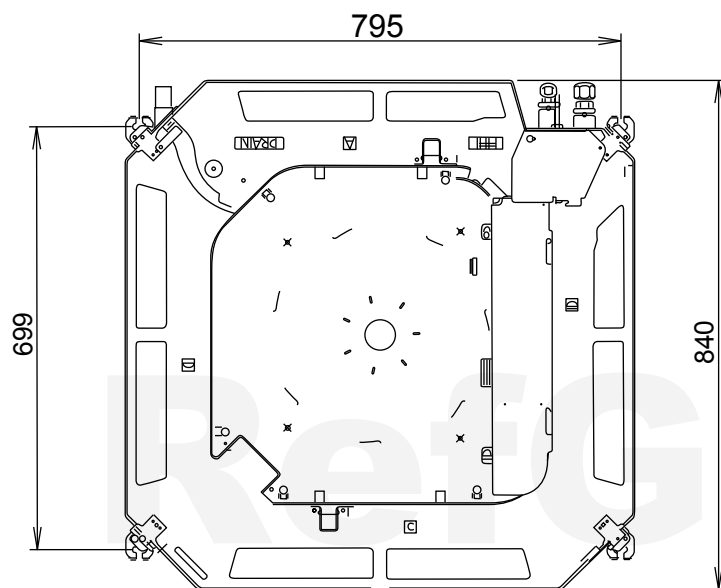

Side view

## DIMENSIONS

INDOOR UNIT  
 DECORATION PANEL

(Unit : mm)

Drain pipe diameter  
 Inside : 20 mm  
 Outside : 26 mm

Bottom view

Bottom view

Top view

## OUTDOOR UNIT

(Unit : mm)