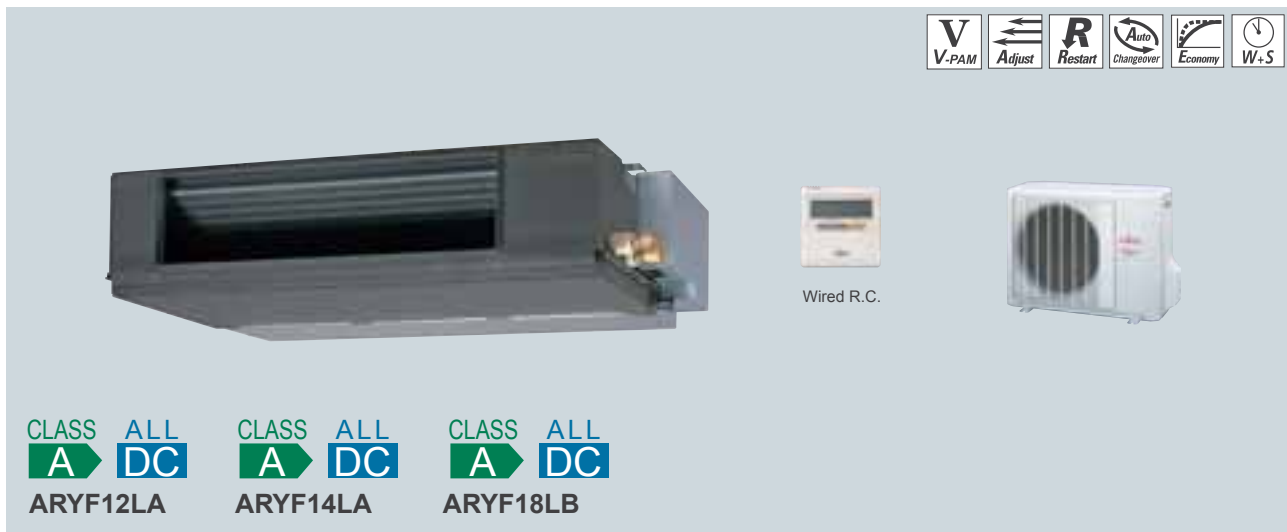

INVERTER

Compact Duct

Static pressure mode setting

Static pressure mode can be selected from 4 modes, to meet wide-ranging installation conditions.

Static pressure range (High speed mode)

ARYF12LA/14LA/18LB 0 to 90 Pa

Compact design

Ultra-slim duct air conditioner for easy installation

Slim size (217mm) allows installation even where the space behind the ceiling is narrow.

Two-direction drain piping

Air-intake

Air intake direction can be selected to match the installation site.