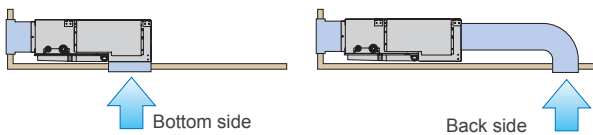

Compact design

Ultra-slim duct air conditioner for easy installation

Slim size (217mm) allows installation even where the space behind the ceiling is narrow.

Two-direction drain piping

Air-intake

Air intake direction can be selected to match the installation site.

Flexible installation

Filter (Accessory)

Optional parts

Remote Sensor Unit:	UTD-RS100 / UTY-XSZX
IR Receiver Unit:	UTY-LRHY1
Drain Pump Unit:	UTZ-PX1BBA
External Control Set:	UTD-ECS5A

Dimensions Models: ARYF12LA / ARYF14LA / ARYF18LB