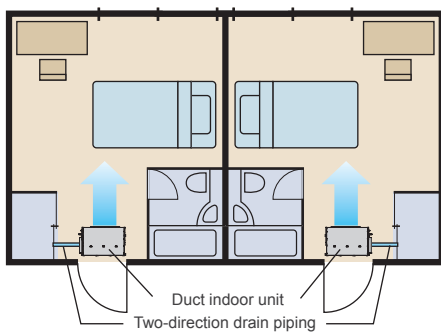

In case of ARYF12LA

In case of ARYF14LA/18LB

Specifications

Model No.	Indoor unit		ARYF12LA	ARYF14LA	ARYF18LB
	Outdoor unit		AOYA12LA	AOYA14LA	AOYA18LA
Power Source	V/Ø/Hz		230/1/50	230/1/50	230/1/50
Capacity	Cooling	kW	3.50	4.30	5.20
	Heating	kW	4.10	5.00	6.00
Input Power	Cooling/Heating	kW	1.05/1.11	1.33/1.34	1.62/1.66
EER - Energy Class	Cooling	W/W	3.33-A	3.21-A	3.21-A
COP - Energy Class	Heating		3.69-A	3.71-A	3.61-A
Running Current	Cooling/Heating	A	4.6/4.9	5.8/5.9	7.1/7.3
Moisture Removal		l/h	1.3	1.5	2.0
Noise (Indoor)	Cooling	H/M/L/Q	32/30/28/26	33/31/29/27	33/31/29/27
Noise (Outdoor)	Cooling		47	49	50
Airflow Rate (High)	Indoor/Outdoor	m³/h	720/1780	870/1910	820/2000
Net Dimension H x W x D	Indoor	mm	217x953x595	217x953x595	217x953x595
		kg(lbs)	23(51)	23(51)	23(51)
	Outdoor	mm	578x790x300	578x790x300	578x790x300
		kg(lbs)	40(88)	40(88)	40(88)
Piping Connections (Small / Large)		mm	6.35/9.52	6.35/12.70	6.35/12.70
Drain Pipe Diameter (Inner/Outer)		mm	21.5/26.0	21.5/26.0	21.5/26.0
Max Pipe Length (Chargeless)		m	25	25	25
Height Difference		m	15	15	15
Operation Range	Cooling	°CDB	-10~46	-10~46	-10~46
	Heating	°CDB	-15~24	-15~24	-15~24
Refrigerant			R410A	R410A	R410A

Compact design

Ultra-slim duct air conditioner for easy installation

Slim size (217mm) allows installation even where the space behind the ceiling is narrow.

Two-direction drain piping

Air-intake

Air intake direction can be selected to match the installation site.

Flexible installation

Filter (Accessory)

Optional parts

Remote Sensor Unit:	UTD-RS100 / UTY-XSZX
IR Receiver Unit:	UTY-LRHY1
Drain Pump Unit:	UTZ-PX1BBA
External Control Set:	UTD-ECS5A

Dimensions Models: ARYF12LA / ARYF14LA / ARYF18LB