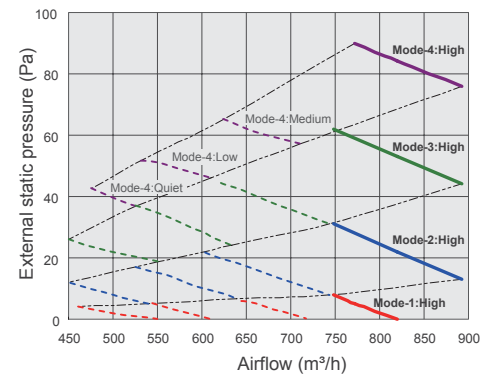

INVERTER

Compact Duct

Static pressure mode setting

Static pressure mode can be selected from 4 modes, to meet wide-ranging installation conditions.

Static pressure range (High speed mode)

ARYF12LA/14LA/18LB 0 to 90 Pa

In case of ARYF12LA

In case of ARYF14LA/18LB

Specifications

Model No.	Indoor unit		ARYF12LA	ARYF14LA	ARYF18LB
	Outdoor unit		AOYA12LA	AOYA14LA	AOYA18LA
Power Source	V/Ø/Hz		230/1/50	230/1/50	230/1/50
Capacity	Cooling	kW	3.50	4.30	5.20
	Heating	kW	4.10	5.00	6.00
Input Power	Cooling/Heating	kW	1.05/1.11	1.33/1.34	1.62/1.66
EER - Energy Class	Cooling	W/W	3.33-A	3.21-A	3.21-A
COP - Energy Class	Heating		3.69-A	3.71-A	3.61-A
Running Current	Cooling/Heating	A	4.6/4.9	5.8/5.9	7.1/7.3
Moisture Removal		l/h	1.3	1.5	2.0
Noise (Indoor)	Cooling	H/M/L/Q	32/30/28/26	33/31/29/27	33/31/29/27
Noise (Outdoor)	Cooling		47	49	50
Airflow Rate (High)	Indoor/Outdoor	m³/h	720/1780	870/1910	820/2000
Net Dimension H x W x D	Indoor	mm	217x953x595	217x953x595	217x953x595
		kg(lbs)	23(51)	23(51)	23(51)
	Outdoor	mm	578x790x300	578x790x300	578x790x300
		kg(lbs)	40(88)	40(88)	40(88)
Piping Connections (Small / Large)		mm	6.35/9.52	6.35/12.70	6.35/12.70
Drain Pipe Diameter (Inner/Outer)		mm	21.5/26.0	21.5/26.0	21.5/26.0
Max Pipe Length (Chargeless)		m	25	25	25
Height Difference		m	15	15	15
Operation Range	Cooling	°CDB	-10~46	-10~46	-10~46
	Heating	°CDB	-15~24	-15~24	-15~24
Refrigerant			R410A	R410A	R410A