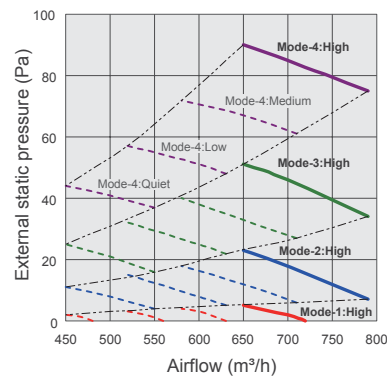

INVERTER

Compact Duct

Static pressure mode setting

Static pressure mode can be selected from 4 modes, to meet wide-ranging installation conditions.

Static pressure range (High speed mode)

ARYF12LA/14LA/18LB 0 to 90 Pa

In case of ARYF12LA

In case of ARYF14LA/18LB

Specifications

Model No.	Indoor unit		ARYF12LA	ARYF14LA	ARYF18LB
	Outdoor unit		AOYA12LA	AOYA14LA	AOYA18LA
Power Source	V/Ø/Hz		230/1/50	230/1/50	230/1/50
Capacity	Cooling	kW	3.50	4.30	5.20
	Heating	kW	4.10	5.00	6.00
Input Power	Cooling/Heating	kW	1.05/1.11	1.33/1.34	1.62/1.66
EER - Energy Class	Cooling	W/W	3.33-A	3.21-A	3.21-A
COP - Energy Class	Heating		3.69-A	3.71-A	3.61-A
Running Current	Cooling/Heating	A	4.6/4.9	5.8/5.9	7.1/7.3
Moisture Removal		l/h	1.3	1.5	2.0
Noise (Indoor)	Cooling	H/M/L/Q	32/30/28/26	33/31/29/27	33/31/29/27
Noise (Outdoor)	Cooling		47	49	50
Airflow Rate (High)	Indoor/Outdoor	m³/h	720/1780	870/1910	820/2000
Net Dimension H x W x D	Indoor	mm	217x953x595	217x953x595	217x953x595
		kg(lbs)	23(51)	23(51)	23(51)
	Outdoor	mm	578x790x300	578x790x300	578x790x300
		kg(lbs)	40(88)	40(88)	40(88)
Piping Connections (Small / Large)		mm	6.35/9.52	6.35/12.70	6.35/12.70
Drain Pipe Diameter (Inner/Outer)		mm	21.5/26.0	21.5/26.0	21.5/26.0
Max Pipe Length (Chargeless)		m	25	25	25
Height Difference		m	15	15	15
Operation Range	Cooling	°CDB	-10~46	-10~46	-10~46
	Heating	°CDB	-15~24	-15~24	-15~24
Refrigerant			R410A	R410A	R410A