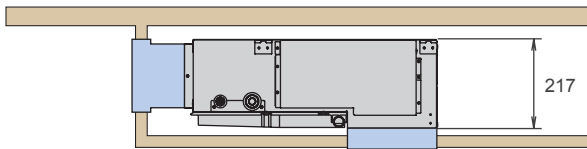

In case of ARYF12LA

In case of ARYF14LA/18LB

Specifications

Model No.	Indoor unit		ARYF12LA	ARYF14LA	ARYF18LB
	Outdoor unit		AOYA12LA	AOYA14LA	AOYA18LA
Power Source	V/Ø/Hz		230/1/50	230/1/50	230/1/50
Capacity	Cooling	kW	3.50	4.30	5.20
	Heating	kW	4.10	5.00	6.00
Input Power	Cooling/Heating	kW	1.05/1.11	1.33/1.34	1.62/1.66
EER - Energy Class	Cooling	W/W	3.33-A	3.21-A	3.21-A
COP - Energy Class	Heating		3.69-A	3.71-A	3.61-A
Running Current	Cooling/Heating	A	4.6/4.9	5.8/5.9	7.1/7.3
Moisture Removal		l/h	1.3	1.5	2.0
Noise (Indoor)	Cooling	H/M/L/Q	32/30/28/26	33/31/29/27	33/31/29/27
Noise (Outdoor)	Cooling		47	49	50
Airflow Rate (High)	Indoor/Outdoor	m³/h	720/1780	870/1910	820/2000
Net Dimension H x W x D	Indoor	mm	217x953x595	217x953x595	217x953x595
		kg(lbs)	23(51)	23(51)	23(51)
	Outdoor	mm	578x790x300	578x790x300	578x790x300
		kg(lbs)	40(88)	40(88)	40(88)
Piping Connections (Small / Large)		mm	6.35/9.52	6.35/12.70	6.35/12.70
Drain Pipe Diameter (Inner/Outer)		mm	21.5/26.0	21.5/26.0	21.5/26.0
Max Pipe Length (Chargeless)		m	25	25	25
Height Difference		m	15	15	15
Operation Range	Cooling	°CDB	-10~46	-10~46	-10~46
	Heating	°CDB	-15~24	-15~24	-15~24
Refrigerant			R410A	R410A	R410A

Compact design

Ultra-slim duct air conditioner for easy installation

Slim size (217mm) allows installation even where the space behind the ceiling is narrow.

Two-direction drain piping

Air-intake

Air intake direction can be selected to match the installation site.