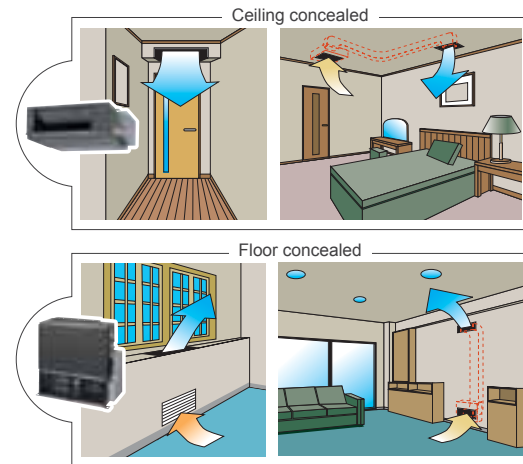

Compact design

Ultra-slim duct air conditioner for easy installation

Slim size (217mm) allows installation even where the space behind the ceiling is narrow.

Two-direction drain piping

Air-intake

Air intake direction can be selected to match the installation site.

Flexible installation

Filter (Accessory)

Optional parts

Remote Sensor Unit:	UTD-RS100 / UTY-XSZX
IR Receiver Unit:	UTY-LRHY1
Drain Pump Unit:	UTZ-PX1BBA
External Control Set:	UTD-ECS5A

Dimensions Models: ARYF12LA / ARYF14LA / ARYF18LB